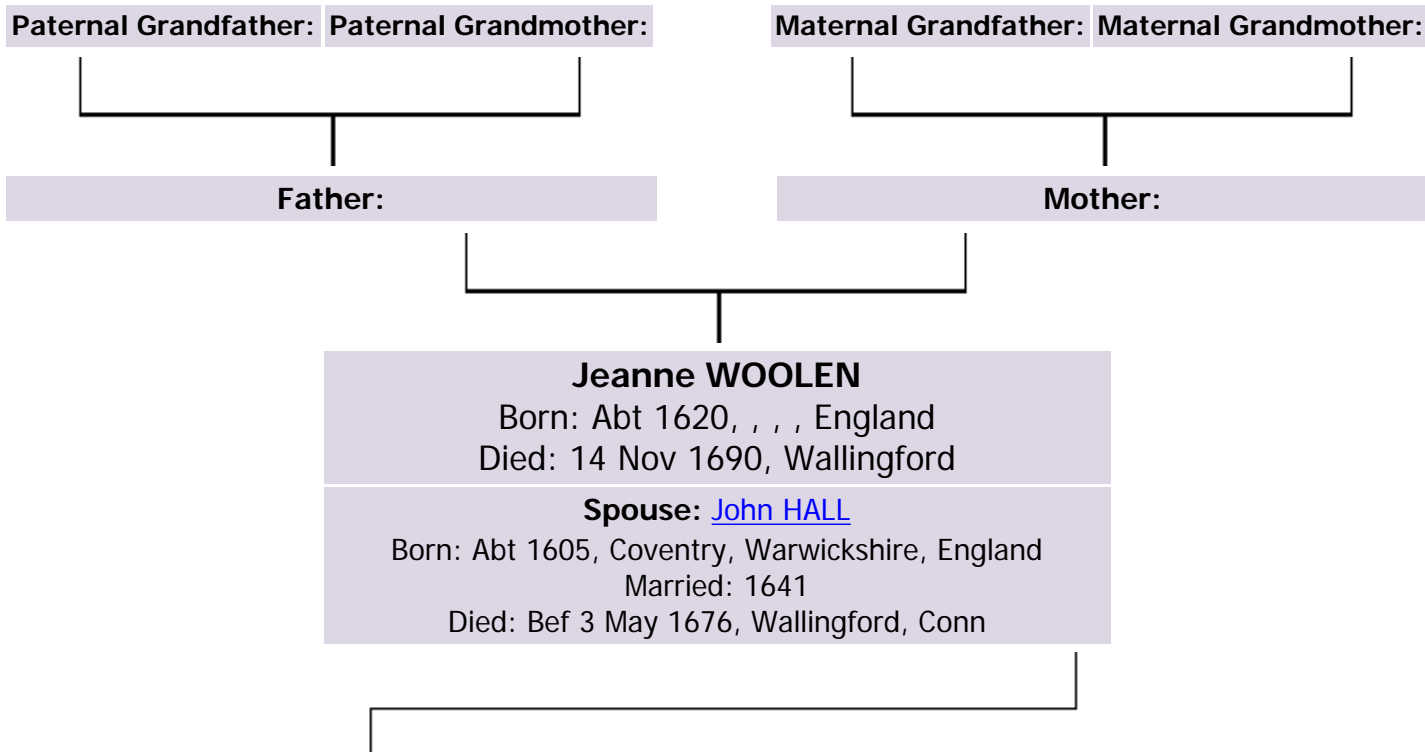

Family Display: Jeanne WOOLEN

[Contact the Person who submitted this data by email](#)

Children:

[Sarah HALL](#)

[Thomas HALL](#)

[Jonathan HALL](#)

[David HALL](#)

[Richard HALL](#)

[John HALL](#) Born: Abt 1644, New Haven. Married: 6 Nov 1666, New Haven. Died: 2 Sep 1721, Wallingford, Conn.

[Samuel HALL](#) Born: 1648, New Haven. Married: 1668. Died: 1725, Wallingford.

Copyright ©1996, 1999, JewishGen®, Inc.