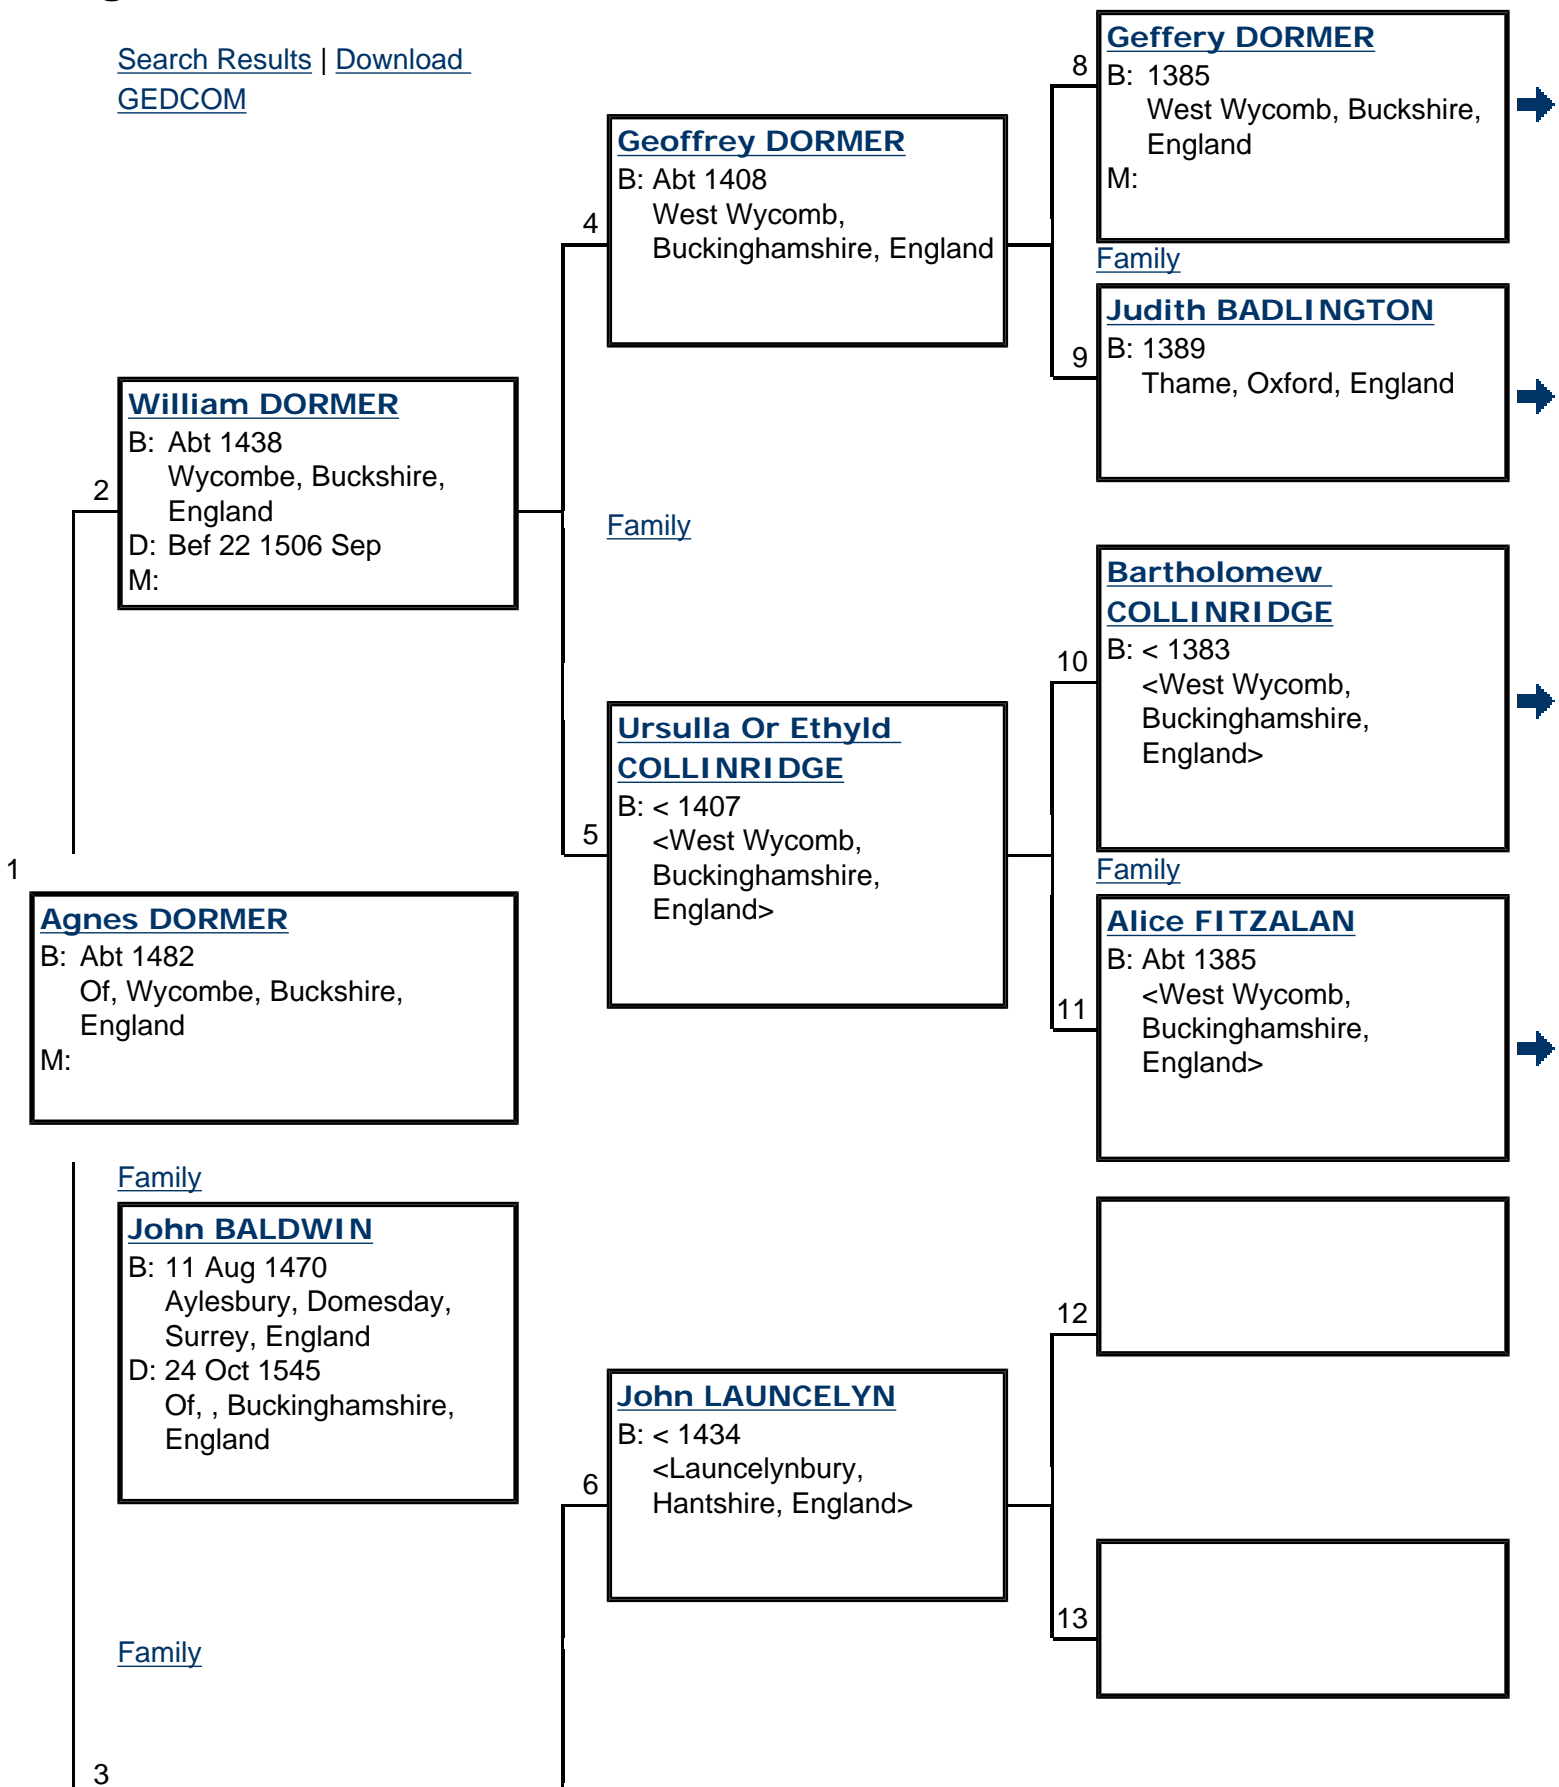

Pedigree Chart

FamilySearch™ Ancestral File v4.19

[Search Results](#) | [Download GEDCOM](#)

Family

Jane Or Agnes
LAUNCELYN
B: Abt 1460
Launcelynbury, Hantshire,
England

14

Margaret
B: < 1436
<Launcelynbury,
Hantshire, England>