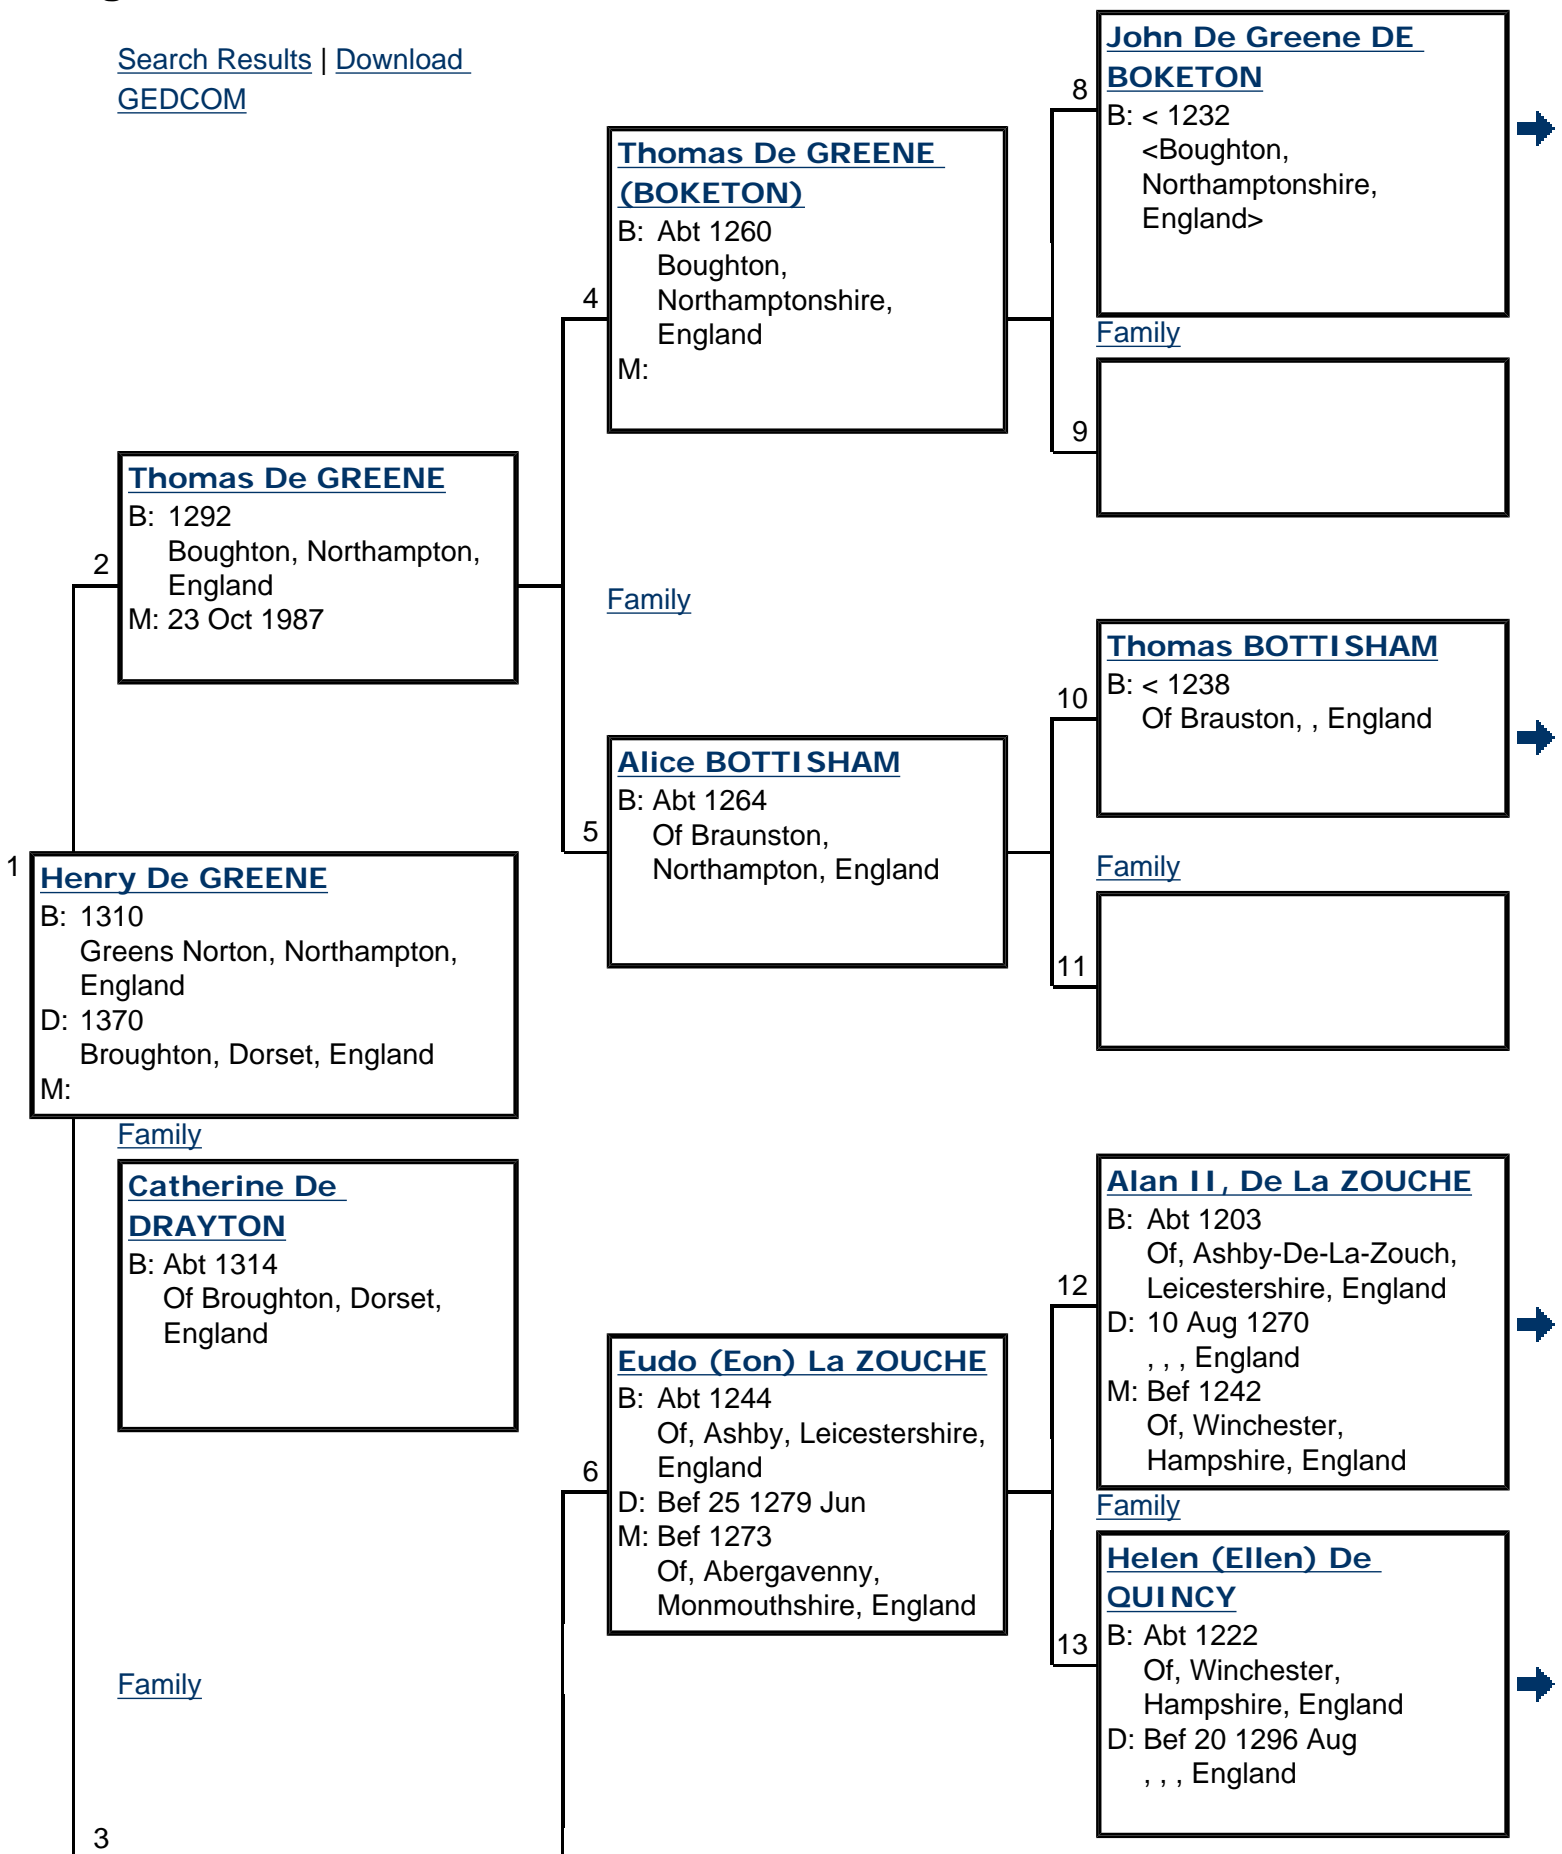

Pedigree Chart

FamilySearch™ Ancestral File v4.19

[Search Results](#) | [Download GEDCOM](#)

Lucy La ZOUCHE

B: Abt 1279
 Of, Haringworth,
 Northamptonshire,
 England
 D: 23 Oct
 England

Family

Millicent De CANTILUPE (CAUNTELO)

B: Abt 1250
 Of, Calne, Wiltshire,
 England
 D: Bef 7 1298/1299 Jan
 Of, Haringworth,
 Northamptonshire,
 England

William De CANTILUPE

14 B: Abt 1216
 Calne, Wilts, Eng & Aston
 Cantlow, Warw., Eng
 D: 25 Sep 1254
 Calstone, Wilts, Eng
 M: 25 Jul 1238

Family

Eva BRAOSE

15 B: Abt 1220
 Of Bramber, Sussex,
 England
 D: Bef 28 1255 Jul