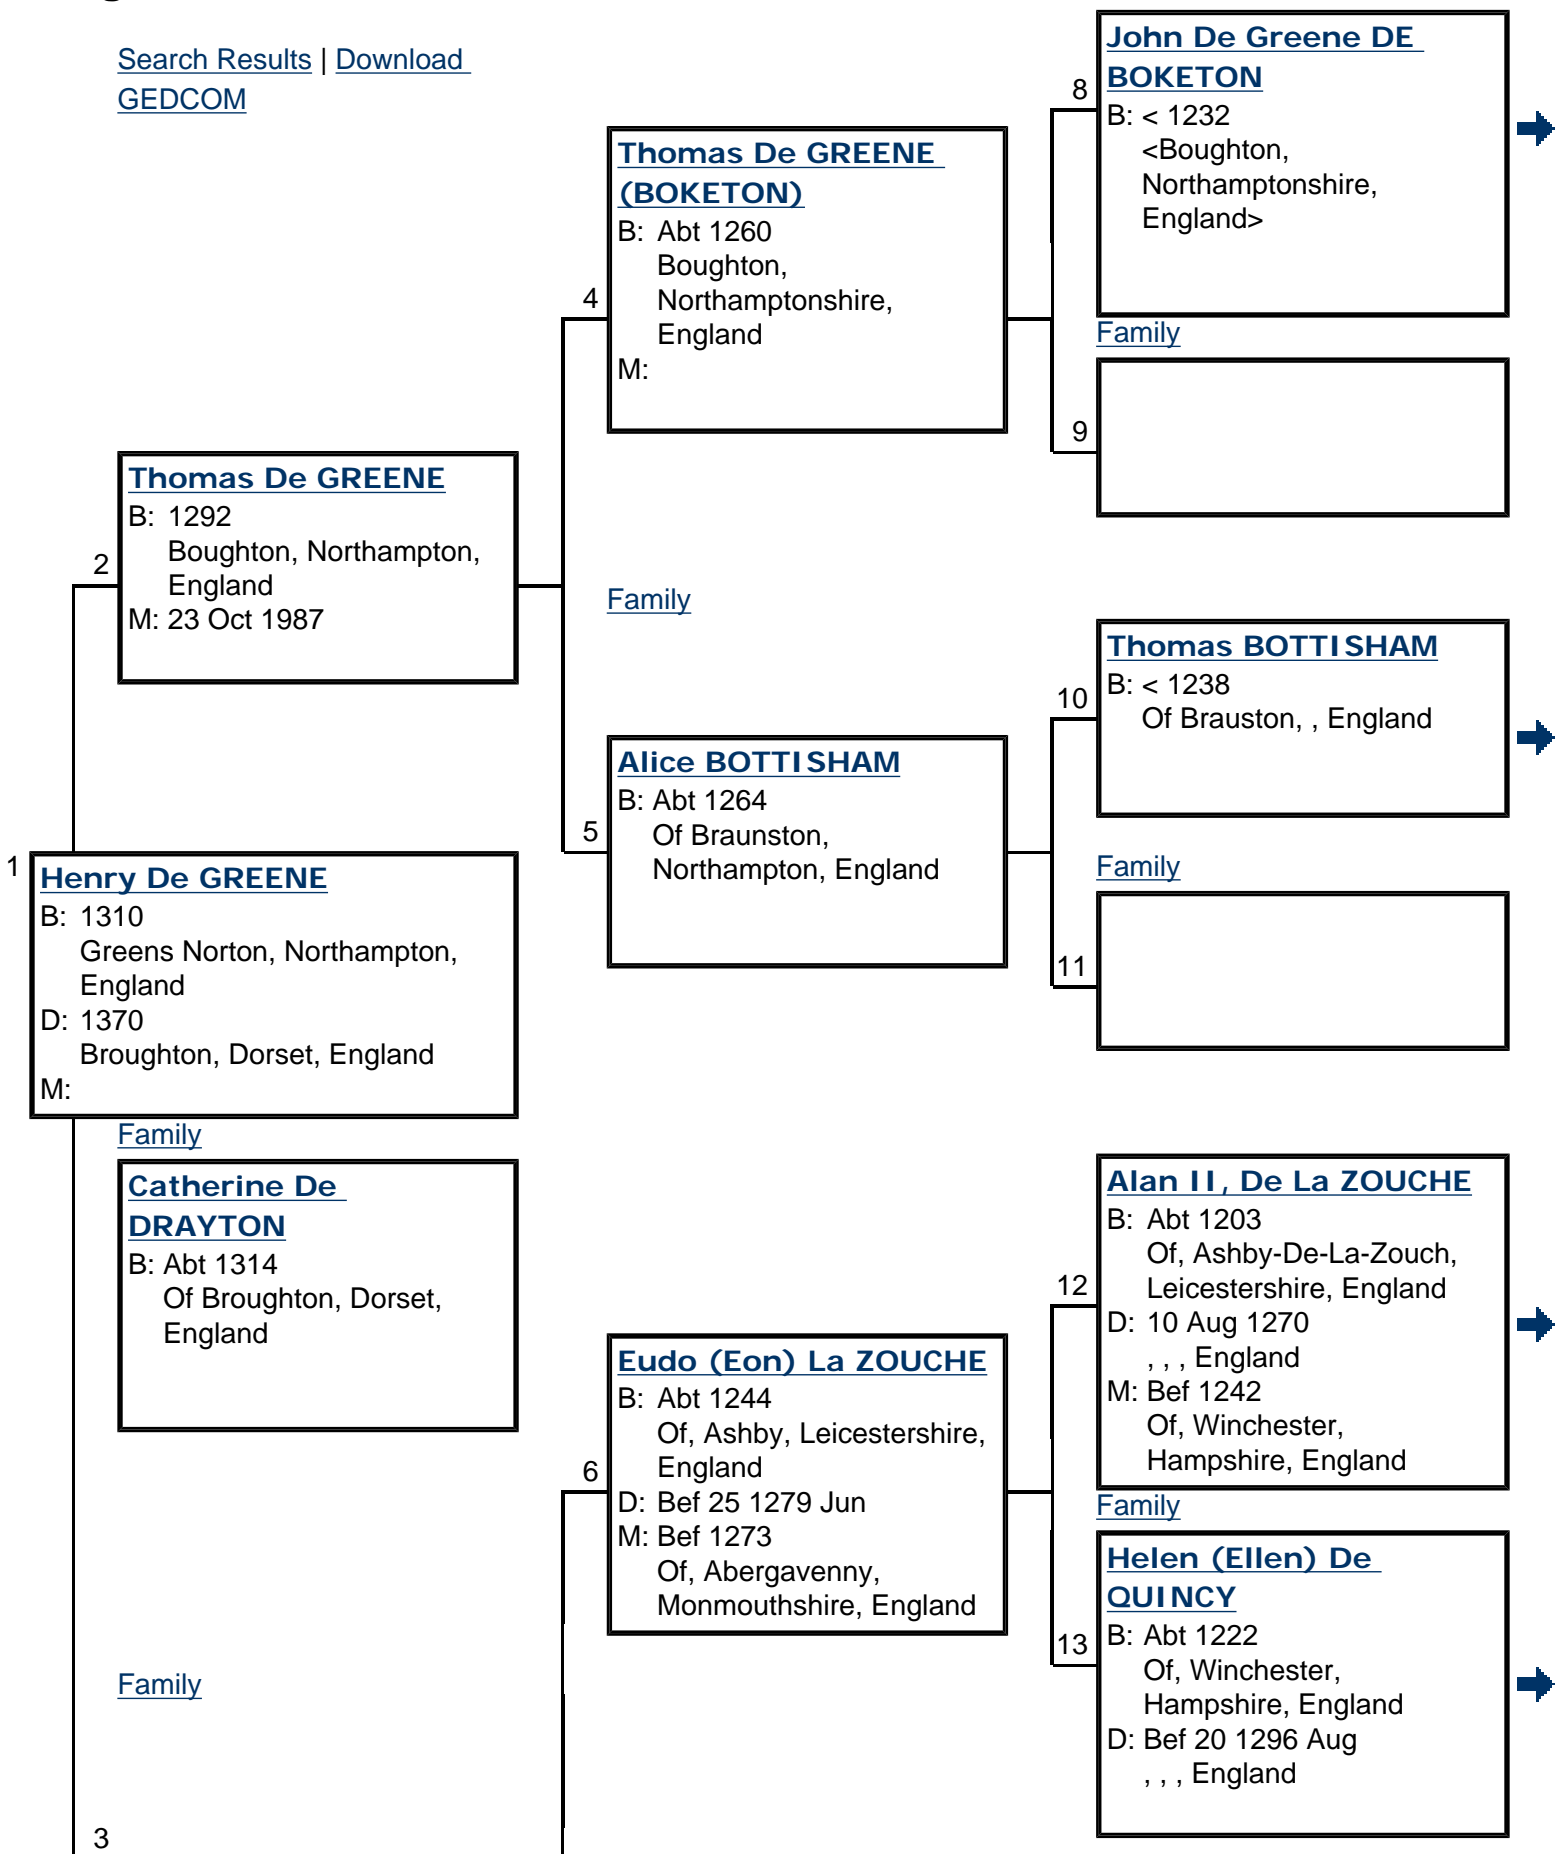

Pedigree Chart

FamilySearch™ Ancestral File v4.19

[Search Results](#) | [Download GEDCOM](#)

Lucy La ZOUCHE

B: Abt 1279
 Of, Haringworth,
 Northamptonshire,
 England
 D: 23 Oct
 England

Family

7

Millicent De CANTILUPE (CAUNTELO)

B: Abt 1250
 Of, Calne, Wiltshire,
 England
 D: Bef 7 1298/1299 Jan
 Of, Haringworth,
 Northamptonshire,
 England

14

William De CANTILUPE

B: Abt 1216
 Calne, Wilts, Eng & Aston
 Cantlow, Warw., Eng
 D: 25 Sep 1254
 Calstone, Wilts, Eng
 M: 25 Jul 1238

Family

15

Eva BRAOSE

B: Abt 1220
 Of Bramber, Sussex,
 England
 D: Bef 28 1255 Jul