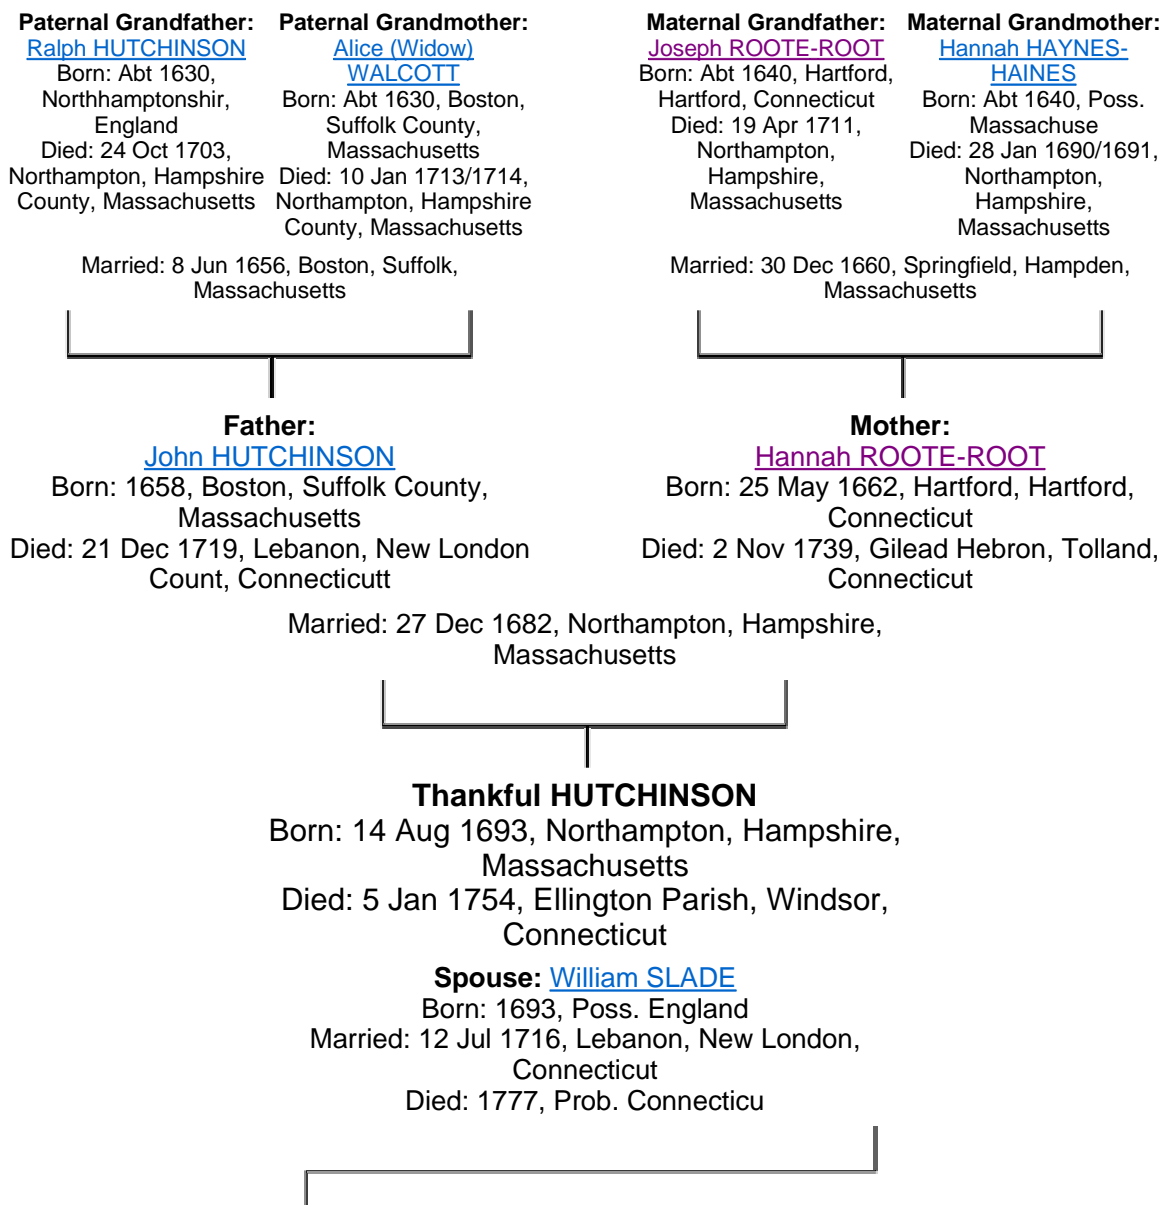

JewishGen®

 Learn Databases Discussion Projects Contribute SIGs Hosted Orgs JewishGen

[Home](#) » [Databases](#) » The Family Tree of the Jewish People

Family Display: Thankful HUTCHINSON

[Contact the Person who submitted this data by email](#)

Children:

[Samuel SLADE](#) Born: 28 Apr 1717, Lebanon, New London, Connecticut. Died: 3 Nov 1739, Gilead Hebron, Tolland, Connecticut.

[William Jr. SLADE](#) Born: 23 Apr 1719, Lebanon, New London, Connecticut. Married: 11 Jan 1743/1744, Gilead Hebron, Tolland, Connecticut. Died: 8 Aug 1755, Gilead Hebron, Tolland, Connecticut. 

[Aaron SLADE](#) Born: 9 Aug 1721, Gilead Hebron, Tolland, Connecticut. Died: 3 Oct 1737, Gilead Hebron, Tolland, Connecticut.

[Mary SLADE](#) Born: 20 May 1724, Gilead Hebron, Tolland, Connecticut. Married: 13 Dec 1744, Gilead Hebron, Tolland, Connecticut.